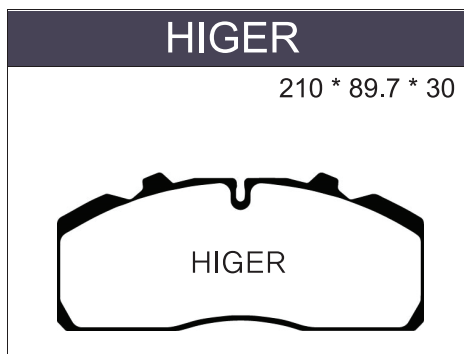

E9-90R-02A1400/3424
WVA29279 E9 인증 

E9-90R-02A1400/0857
WVA29125 E9 인증 

- VEHICLE PARTS
SELF CERTIFICATE

**KOREA
BRAKE** 코리아브레이크
DRAWINGS

**KOREA
BRAKE** 코리아브레이크
CALIPER ASS'Y AND PARTS

VOLVO

VOLVO

VOLVO