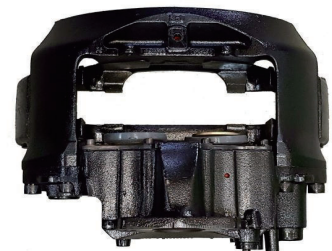

MAN

WABCO

WABCO

BPW TSB

KNORR (BENZ IVECO SCANIA TRAGO-HYUNDAI)

NO.	PRODUCTION NAME	PICTURE	NO.	PRODUCTION NAME	PICTURE
KB0008	Calibration Bolt (1set)		KB0076	Repair Pin Kit (1set)	
KB0029	Caliper Tappet& Boot Kit 69mm(1set)-FR		KB0029-1	Caliper Tappet& Boot Kit 74mm(1set)-RR	
KB0037	Shaft Body(1set)-SN6000/7000 -FR		KB0037-1	Shaft Body(1set)-SN6000/7000 -RR	
KB0040	Caliper Adjusting Mechanism(1pcs)		KB0040-1	BOLT (1pcs)	
KB0041	Pinion Shaft(1pcs)		KB0003	Boot & Bush (1set)	
KB0042	Caliper Calibration Shaft Chain(1pcs)		KB0054	Retainer Kit (1set)	
KB0044	Caliper Lever(1pcs)		KB0044-1	Caliper Lever(1pcs)	
KB0049	Caliper Roller Bearing(1set)		KB0048	Caliper Lever Bush (1pcs)	
KB0056	Caliper Metal Cover (1pcs)		KB0052	Pin Cap (1pcs)	
KB0057	Caliper Plastic Cover with Sensor(1pcs)		KB0052-1	Pin Cap (1pcs)	