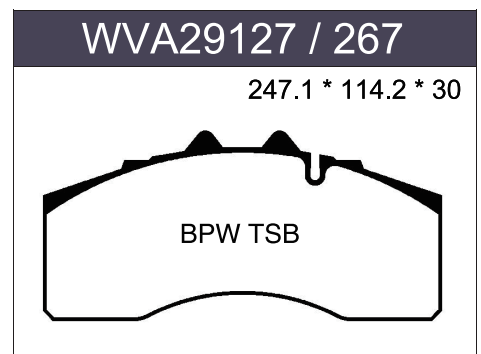

E9-90R-02A1400/3424
WVA29279 E9 인증 

E9-90R-02A1400/0857
WVA29125 E9 인증 

- VEHICLE PARTS
SELF CERTIFICATE

**KOREA
BRAKE** 코리아브레이크
DRAWINGS

**KOREA
BRAKE** 코리아브레이크
CALIPER ASS'Y AND PARTS

VOLVO

VOLVO

VOLVO