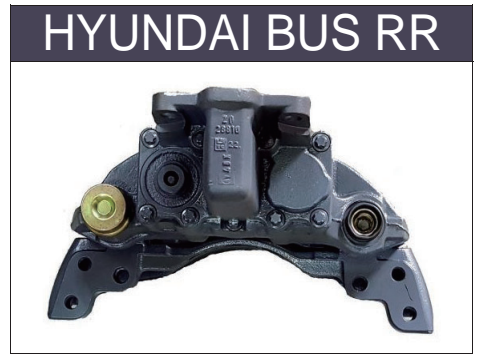

MAN

WABCO

WABCO

BPW TSB

KNORR (BENZ IVECO SCANIA TRAGO-HYUNDAI)

NO.	PRODUCTION NAME	PICTURE	NO.	PRODUCTION NAME	PICTURE
KB0008	Calibration Bolt (1set)		KB0076	Repair Pin Kit (1set)	
KB0029	Caliper Tappet& Boot Kit 69mm(1set)-FR		KB0029-1	Caliper Tappet& Boot Kit 74mm(1set)-RR	
KB0037	Shaft Body(1set)-SN6000/7000 -FR		KB0037-1	Shaft Body(1set)-SN6000/7000 -RR	
KB0040	Caliper Adjusting Mechanism(1pcs)		KB0040-1	BOLT (1pcs)	
KB0041	Pinion Shaft(1pcs)		KB0003	Boot & Bush (1set)	
KB0042	Caliper Calibration Shaft Chain(1pcs)		KB0054	Retainer Kit (1set)	
KB0044	Caliper Lever(1pcs)		KB0044-1	Caliper Lever(1pcs)	
KB0049	Caliper Roller Bearing(1set)		KB0048	Caliper Lever Bush (1pcs)	
KB0056	Caliper Metal Cover (1pcs)		KB0052	Pin Cap (1pcs)	
KB0057	Caliper Plastic Cover with Sensor(1pcs)		KB0052-1	Pin Cap (1pcs)	

WABCO MAXX22 (MAN , TATA DAEWOO, BENZ)

NO.	PRODUCTION NAME	PICTURE	NO.	PRODUCTION NAME	PICTURE
KB3140	Caliper Guides & Seals Repair Kit (1set) (1pcs)		KB3133	Caliper Washer & Circlip Repair Kit (1set)	
KB3141	Caliper Adjusting Mechanism Assy' (1set)		KB3139	Caliper Cover Seal Repair Kit (1set)	
KB3132	Caliper Adjusting Mechanism Support (1set)		KB3128	Caliper Push Plate (Right) (1pcs)	
KB3130	Caliper Adjusting Mechanism (1set)		KB3129	Caliper Push Plate (Left) (1pcs)	
KB3137	Caliper Plug Repair Kit (1set)		KB3131	Caliper Lever (With Pin) (1pcs)	
KB3138	Caliper Cover (1set)		KB3134	Caliper Roller Bearings (1set)	
KB3135	Caliper Bearings Repair Kit (1set)		KB3140	Caliper Pad Retainer Repair Kit (1set)	
KB3136	Caliper Seal Repair Kit (1set)		KB3267	Sensor Cover (1pcs)	