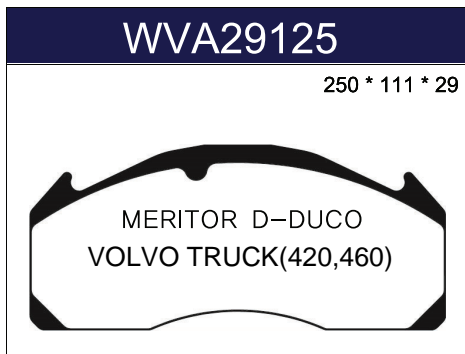

E9-90R-02A1400/3424
WVA29279 E9 인증 

E9-90R-02A1400/0857
WVA29125 E9 인증 

- VEHICLE PARTS
SELF CERTIFICATE

**KOREA
BRAKE** 코리아브레이크
DRAWINGS

**KOREA
BRAKE** 코리아브레이크
CALIPER ASS'Y AND PARTS

VOLVO

VOLVO

VOLVO