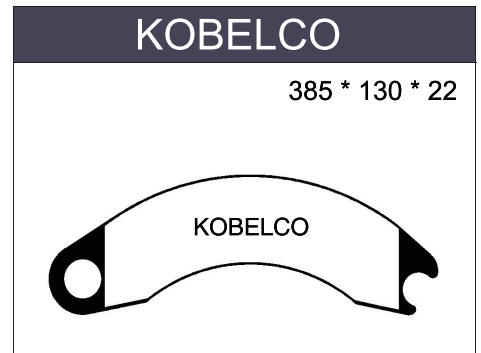

E9-90R-02A1400/3424
WVA29279 E9 인증 

E9-90R-02A1400/0857
WVA29125 E9 인증 

- VEHICLE PARTS
SELF CERTIFICATE

**KOREA
BRAKE** 코리아브레이크
DRAWINGS

**KOREA
BRAKE** 코리아브레이크
CALIPER ASS'Y AND PARTS

VOLVO

VOLVO

VOLVO