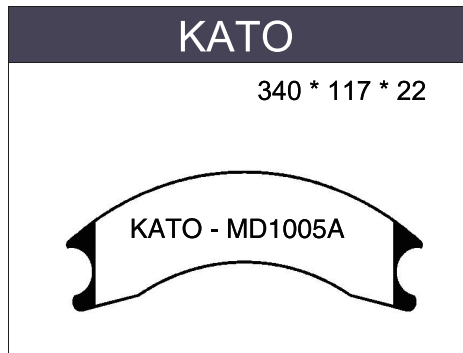

E9-90R-02A1400/3424
WVA29279 E9 인증 

E9-90R-02A1400/0857
WVA29125 E9 인증 

- VEHICLE PARTS
SELF CERTIFICATE

**KOREA
BRAKE** 코리아브레이크
DRAWINGS

**KOREA
BRAKE** 코리아브레이크
CALIPER ASS'Y AND PARTS

VOLVO

VOLVO

VOLVO