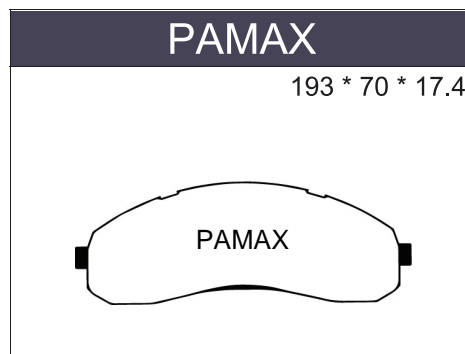

E9-90R-02A1400/3424
WVA29279 E9 인증 

E9-90R-02A1400/0857
WVA29125 E9 인증 

- VEHICLE PARTS
SELF CERTIFICATE

**KOREA
BRAKE** 코리아브레이크
DRAWINGS

**KOREA
BRAKE** 코리아브레이크
CALIPER ASS'Y AND PARTS

VOLVO

VOLVO

VOLVO