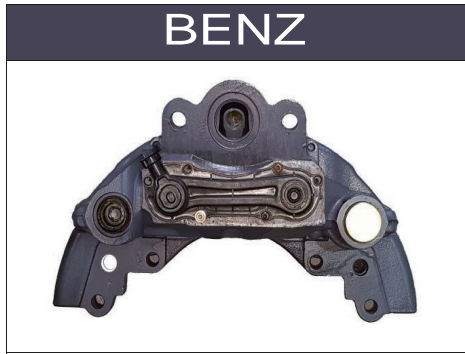

MAN

WABCO

WABCO

BPW TSB

KNORR (BENZ IVECO SCANIA TRAGO-HYUNDAI)

NO.	PRODUCTION NAME	PICTURE	NO.	PRODUCTION NAME	PICTURE
KB0008	Calibration Bolt (1set)		KB0076	Repair Pin Kit (1set)	
KB0029	Caliper Tappet& Boot Kit 69mm(1set)-FR		KB0029-1	Caliper Tappet& Boot Kit 74mm(1set)-RR	
KB0037	Shaft Body(1set)-SN6000/7000 -FR		KB0037-1	Shaft Body(1set)-SN6000/7000 -RR	
KB0040	Caliper Adjusting Mechanism(1pcs)		KB0040-1	BOLT (1pcs)	
KB0041	Pinion Shaft(1pcs)		KB0003	Boot & Bush (1set)	
KB0042	Caliper Calibration Shaft Chain(1pcs)		KB0054	Retainer Kit (1set)	
KB0044	Caliper Lever(1pcs)		KB0044-1	Caliper Lever(1pcs)	
KB0049	Caliper Roller Bearing(1set)		KB0048	Caliper Lever Bush (1pcs)	
KB0056	Caliper Metal Cover (1pcs)		KB0052	Pin Cap (1pcs)	
KB0057	Caliper Plastic Cover with Sensor(1pcs)		KB0052-1	Pin Cap (1pcs)	

WABCO MAXX22 (MAN , TATA DAEWOO, BENZ)

NO.	PRODUCTION NAME	PICTURE	NO.	PRODUCTION NAME	PICTURE
KB3140	Caliper Guides & Seals Repair Kit (1set) (1pcs)		KB3133	Caliper Washer & Circlip Repair Kit (1set)	
KB3141	Caliper Adjusting Mechanism Assy' (1set)		KB3139	Caliper Cover Seal Repair Kit (1set)	
KB3132	Caliper Adjusting Mechanism Support (1set)		KB3128	Caliper Push Plate (Right) (1pcs)	
KB3130	Caliper Adjusting Mechanism (1set)		KB3129	Caliper Push Plate (Left) (1pcs)	
KB3137	Caliper Plug Repair Kit (1set)		KB3131	Caliper Lever (With Pin) (1pcs)	
KB3138	Caliper Cover (1set)		KB3134	Caliper Roller Bearings (1set)	
KB3135	Caliper Bearings Repair Kit (1set)		KB3140	Caliper Pad Retainer Repair Kit (1set)	
KB3136	Caliper Seal Repair Kit (1set)		KB3267	Sensor Cover (1pcs)	