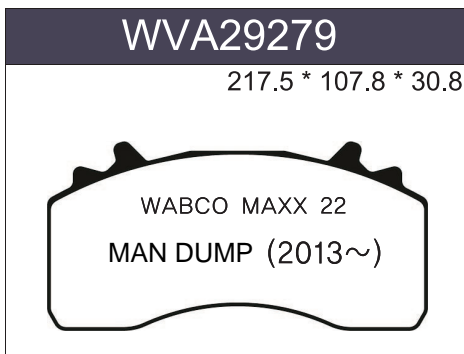

E9-90R-02A1400/3424
WVA29279 E9 인증 

E9-90R-02A1400/0857
WVA29125 E9 인증 

- VEHICLE PARTS
SELF CERTIFICATE

**KOREA
BRAKE** 코리아브레이크
DRAWINGS

**KOREA
BRAKE** 코리아브레이크
CALIPER ASS'Y AND PARTS

VOLVO

VOLVO

VOLVO