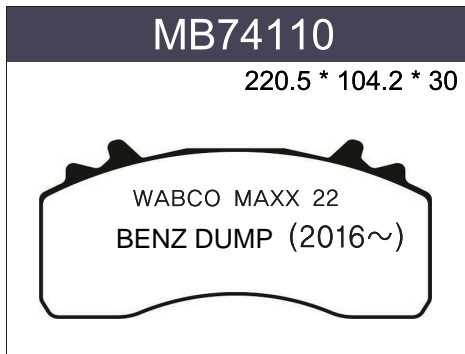

E9-90R-02A1400/3424
WVA29279 E9 인증 

E9-90R-02A1400/0857
WVA29125 E9 인증 

- VEHICLE PARTS
SELF CERTIFICATE

**KOREA
BRAKE** 코리아브레이크
DRAWINGS

**KOREA
BRAKE** 코리아브레이크
CALIPER ASS'Y AND PARTS

VOLVO

VOLVO

VOLVO

VOLVO

VOLVO

VOLVO

VOLVO

VOLVO

MAN

MAN MAXX22

MAN MAXX22