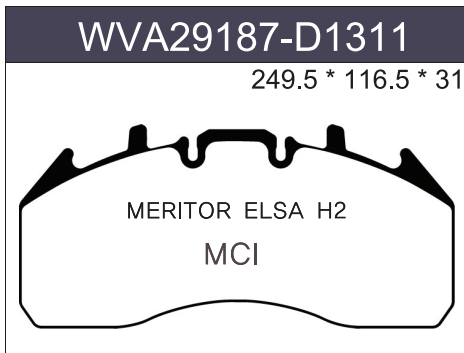

E9-90R-02A1400/3424
WVA29279 E9 인증 

E9-90R-02A1400/0857
WVA29125 E9 인증 

- VEHICLE PARTS
SELF CERTIFICATE

**KOREA
BRAKE** 코리아브레이크
DRAWINGS

**KOREA
BRAKE** 코리아브레이크
CALIPER ASS'Y AND PARTS

VOLVO

VOLVO

VOLVO

MAN

WABCO

WABCO

BPW TSB

KNORR (BENZ IVECO SCANIA TRAGO-HYUNDAI)

NO.	PRODUCTION NAME	PICTURE	NO.	PRODUCTION NAME	PICTURE
KB0008	Calibration Bolt (1set)		KB0076	Repair Pin Kit (1set)	
KB0029	Caliper Tappet& Boot Kit 69mm(1set)-FR		KB0029-1	Caliper Tappet& Boot Kit 74mm(1set)-RR	
KB0037	Shaft Body(1set)-SN6000/7000 -FR		KB0037-1	Shaft Body(1set)-SN6000/7000 -RR	
KB0040	Caliper Adjusting Mechanism(1pcs)		KB0040-1	BOLT (1pcs)	
KB0041	Pinion Shaft(1pcs)		KB0003	Boot & Bush (1set)	
KB0042	Caliper Calibration Shaft Chain(1pcs)		KB0054	Retainer Kit (1set)	
KB0044	Caliper Lever(1pcs)		KB0044-1	Caliper Lever(1pcs)	
KB0049	Caliper Roller Bearing(1set)		KB0048	Caliper Lever Bush (1pcs)	
KB0056	Caliper Metal Cover (1pcs)		KB0052	Pin Cap (1pcs)	
KB0057	Caliper Plastic Cover with Sensor(1pcs)		KB0052-1	Pin Cap (1pcs)	