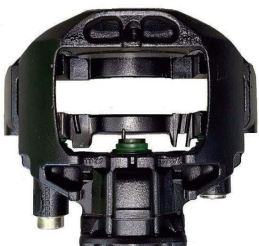

E9-90R-02A1400/3424
WVA29279 E9 인증 

E9-90R-02A1400/0857
WVA29125 E9 인증 

- VEHICLE PARTS
SELF CERTIFICATE

**KOREA
BRAKE** 코리아브레이크
DRAWINGS

**KOREA
BRAKE** 코리아브레이크
CALIPER ASS'Y AND PARTS

VOLVO

VOLVO

VOLVO

MAN

WABCO

WABCO

BPW TSB

KNORR (BENZ IVECO SCANIA TRAGO-HYUNDAI)

NO.	PRODUCTION NAME	PICTURE	NO.	PRODUCTION NAME	PICTURE
KB0008	Calibration Bolt (1set)		KB0076	Repair Pin Kit (1set)	
KB0029	Caliper Tappet& Boot Kit 69mm(1set)-FR		KB0029-1	Caliper Tappet& Boot Kit 74mm(1set)-RR	
KB0037	Shaft Body(1set)-SN6000/7000 -FR		KB0037-1	Shaft Body(1set)-SN6000/7000 -RR	
KB0040	Caliper Adjusting Mechanism(1pcs)		KB0040-1	BOLT (1pcs)	
KB0041	Pinion Shaft(1pcs)		KB0003	Boot & Bush (1set)	
KB0042	Caliper Calibration Shaft Chain(1pcs)		KB0054	Retainer Kit (1set)	
KB0044	Caliper Lever(1pcs)		KB0044-1	Caliper Lever(1pcs)	
KB0049	Caliper Roller Bearing(1set)		KB0048	Caliper Lever Bush (1pcs)	
KB0056	Caliper Metal Cover (1pcs)		KB0052	Pin Cap (1pcs)	
KB0057	Caliper Plastic Cover with Sensor(1pcs)		KB0052-1	Pin Cap (1pcs)	

WABCO MAXX22 (MAN , TATA DAEWOO, BENZ)

NO.	PRODUCTION NAME	PICTURE	NO.	PRODUCTION NAME	PICTURE
KB3140	Caliper Guides & Seals Repair Kit (1set) (1pcs)		KB3133	Caliper Washer & Circlip Repair Kit (1set)	
KB3141	Caliper Adjusting Mechanism Assy' (1set)		KB3139	Caliper Cover Seal Repair Kit (1set)	
KB3132	Caliper Adjusting Mechanism Support (1set)		KB3128	Caliper Push Plate (Right) (1pcs)	
KB3130	Caliper Adjusting Mechanism (1set)		KB3129	Caliper Push Plate (Left) (1pcs)	
KB3137	Caliper Plug Repair Kit (1set)		KB3131	Caliper Lever (With Pin) (1pcs)	
KB3138	Caliper Cover (1set)		KB3134	Caliper Roller Bearings (1set)	
KB3135	Caliper Bearings Repair Kit (1set)		KB3140	Caliper Pad Retainer Repair Kit (1set)	
KB3136	Caliper Seal Repair Kit (1set)		KB3267	Sensor Cover (1pcs)	