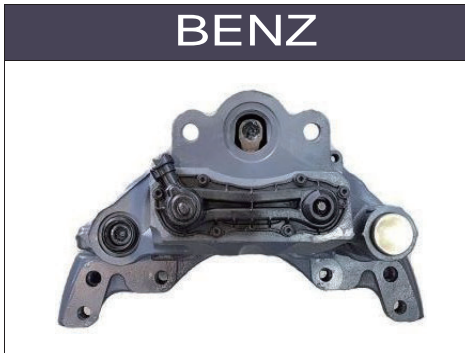

MAN

WABCO

WABCO

BPW TSB

KNORR (BENZ IVECO SCANIA TRAGO-HYUNDAI)

NO.	PRODUCTION NAME	PICTURE	NO.	PRODUCTION NAME	PICTURE
KB0008	Calibration Bolt (1set)		KB0076	Repair Pin Kit (1set)	
KB0029	Caliper Tappet& Boot Kit 69mm(1set)-FR		KB0029-1	Caliper Tappet& Boot Kit 74mm(1set)-RR	
KB0037	Shaft Body(1set)-SN6000/7000 -FR		KB0037-1	Shaft Body(1set)-SN6000/7000 -RR	
KB0040	Caliper Adjusting Mechanism(1pcs)		KB0040-1	BOLT (1pcs)	
KB0041	Pinion Shaft(1pcs)		KB0003	Boot & Bush (1set)	
KB0042	Caliper Calibration Shaft Chain(1pcs)		KB0054	Retainer Kit (1set)	
KB0044	Caliper Lever(1pcs)		KB0044-1	Caliper Lever(1pcs)	
KB0049	Caliper Roller Bearing(1set)		KB0048	Caliper Lever Bush (1pcs)	
KB0056	Caliper Metal Cover (1pcs)		KB0052	Pin Cap (1pcs)	
KB0057	Caliper Plastic Cover with Sensor(1pcs)		KB0052-1	Pin Cap (1pcs)	

WABCO MAXX22 (MAN , TATA DAEWOO, BENZ)

NO.	PRODUCTION NAME	PICTURE	NO.	PRODUCTION NAME	PICTURE
KB3140	Caliper Guides & Seals Repair Kit (1set) (1pcs)		KB3133	Caliper Washer & Circlip Repair Kit (1set)	
KB3141	Caliper Adjusting Mechanism Assy' (1set)		KB3139	Caliper Cover Seal Repair Kit (1set)	
KB3132	Caliper Adjusting Mechanism Support (1set)		KB3128	Caliper Push Plate (Right) (1pcs)	
KB3130	Caliper Adjusting Mechanism (1set)		KB3129	Caliper Push Plate (Left) (1pcs)	
KB3137	Caliper Plug Repair Kit (1set)		KB3131	Caliper Lever (With Pin) (1pcs)	
KB3138	Caliper Cover (1set)		KB3134	Caliper Roller Bearings (1set)	
KB3135	Caliper Bearings Repair Kit (1set)		KB3140	Caliper Pad Retainer Repair Kit (1set)	
KB3136	Caliper Seal Repair Kit (1set)		KB3267	Sensor Cover (1pcs)	