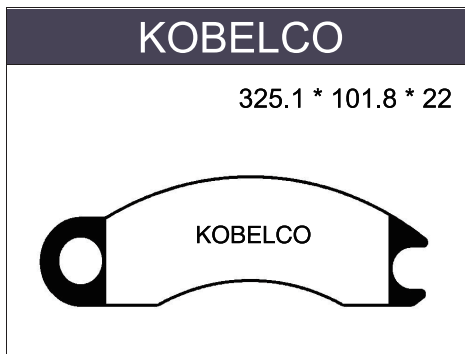

E9-90R-02A1400/3424
WVA29279 E9 인증 

E9-90R-02A1400/0857
WVA29125 E9 인증 

- VEHICLE PARTS
SELF CERTIFICATE

**KOREA
BRAKE** 코리아브레이크
DRAWINGS

**KOREA
BRAKE** 코리아브레이크
CALIPER ASS'Y AND PARTS

VOLVO

VOLVO

VOLVO