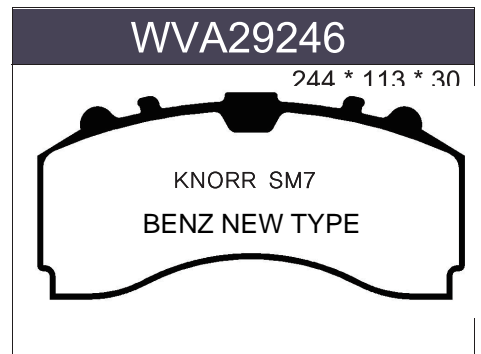

E9-90R-02A1400/3424
WVA29279 E9 인증 

E9-90R-02A1400/0857
WVA29125 E9 인증 

- VEHICLE PARTS
SELF CERTIFICATE

**KOREA
BRAKE** 코리아브레이크
DRAWINGS

**KOREA
BRAKE** 코리아브레이크
CALIPER ASS'Y AND PARTS

VOLVO

VOLVO

VOLVO

VOLVO

VOLVO

VOLVO

VOLVO

VOLVO

MAN

MAN MAXX22

MAN MAXX22

MAN

WABCO

WABCO

BPW TSB

KNORR (BENZ IVECO SCANIA TRAGO-HYUNDAI)

NO.	PRODUCTION NAME	PICTURE	NO.	PRODUCTION NAME	PICTURE
KB0008	Calibration Bolt (1set)		KB0076	Repair Pin Kit (1set)	
KB0029	Caliper Tappet& Boot Kit 69mm(1set)-FR		KB0029-1	Caliper Tappet& Boot Kit 74mm(1set)-RR	
KB0037	Shaft Body(1set)-SN6000/7000 -FR		KB0037-1	Shaft Body(1set)-SN6000/7000 -RR	
KB0040	Caliper Adjusting Mechanism(1pcs)		KB0040-1	BOLT (1pcs)	
KB0041	Pinion Shaft(1pcs)		KB0003	Boot & Bush (1set)	
KB0042	Caliper Calibration Shaft Chain(1pcs)		KB0054	Retainer Kit (1set)	
KB0044	Caliper Lever(1pcs)		KB0044-1	Caliper Lever(1pcs)	
KB0049	Caliper Roller Bearing(1set)		KB0048	Caliper Lever Bush (1pcs)	
KB0056	Caliper Metal Cover (1pcs)		KB0052	Pin Cap (1pcs)	
KB0057	Caliper Plastic Cover with Sensor(1pcs)		KB0052-1	Pin Cap (1pcs)	