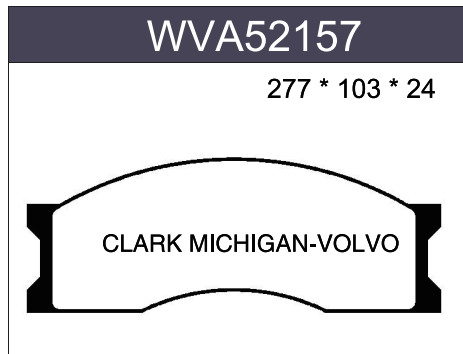

E9-90R-02A1400/3424
WVA29279 E9 인증 

E9-90R-02A1400/0857
WVA29125 E9 인증 

- VEHICLE PARTS
SELF CERTIFICATE

**KOREA
BRAKE** 코리아브레이크
DRAWINGS

**KOREA
BRAKE** 코리아브레이크
CALIPER ASS'Y AND PARTS

VOLVO

VOLVO

VOLVO