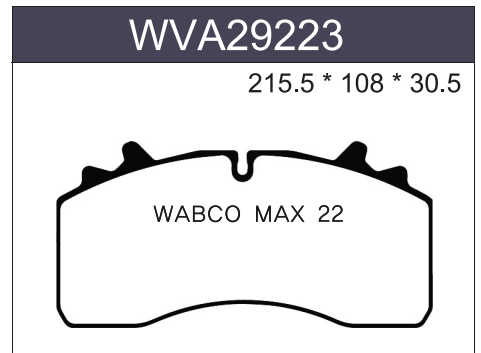

E9-90R-02A1400/3424
WVA29279 E9 인증 

E9-90R-02A1400/0857
WVA29125 E9 인증 

- VEHICLE PARTS
SELF CERTIFICATE

**KOREA
BRAKE** 코리아브레이크
DRAWINGS

**KOREA
BRAKE** 코리아브레이크
CALIPER ASS'Y AND PARTS

VOLVO

VOLVO

VOLVO

MAN

WABCO

WABCO

BPW TSB

KNORR (BENZ IVECO SCANIA TRAGO-HYUNDAI)

NO.	PRODUCTION NAME	PICTURE	NO.	PRODUCTION NAME	PICTURE
KB0008	Calibration Bolt (1set)		KB0076	Repair Pin Kit (1set)	
KB0029	Caliper Tappet& Boot Kit 69mm(1set)-FR		KB0029-1	Caliper Tappet& Boot Kit 74mm(1set)-RR	
KB0037	Shaft Body(1set)-SN6000/7000 -FR		KB0037-1	Shaft Body(1set)-SN6000/7000 -RR	
KB0040	Caliper Adjusting Mechanism(1pcs)		KB0040-1	BOLT (1pcs)	
KB0041	Pinion Shaft(1pcs)		KB0003	Boot & Bush (1set)	
KB0042	Caliper Calibration Shaft Chain(1pcs)		KB0054	Retainer Kit (1set)	
KB0044	Caliper Lever(1pcs)		KB0044-1	Caliper Lever(1pcs)	
KB0049	Caliper Roller Bearing(1set)		KB0048	Caliper Lever Bush (1pcs)	
KB0056	Caliper Metal Cover (1pcs)		KB0052	Pin Cap (1pcs)	
KB0057	Caliper Plastic Cover with Sensor(1pcs)		KB0052-1	Pin Cap (1pcs)	