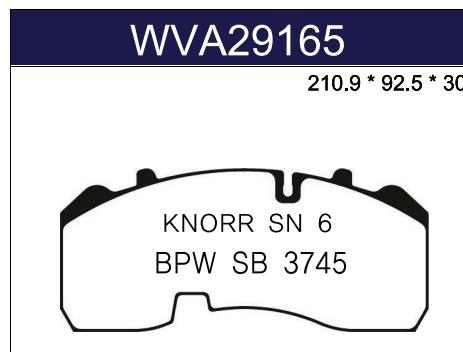

E9-90R-02A1400/3424
WVA29279 E9 인증 

E9-90R-02A1400/0857
WVA29125 E9 인증 

- VEHICLE PARTS
SELF CERTIFICATE

**KOREA
BRAKE** 코리아브레이크
DRAWINGS

**KOREA
BRAKE** 코리아브레이크
CALIPER ASS'Y AND PARTS

VOLVO

VOLVO

VOLVO

VOLVO

VOLVO

VOLVO

VOLVO

VOLVO

MAN

MAN MAXX22

MAN MAXX22

MAN

WABCO

WABCO

BPW TSB

KNORR (BENZ IVECO SCANIA TRAGO-HYUNDAI)

NO.	PRODUCTION NAME	PICTURE	NO.	PRODUCTION NAME	PICTURE
KB0008	Calibration Bolt (1set)		KB0076	Repair Pin Kit (1set)	
KB0029	Caliper Tappet& Boot Kit 69mm(1set)-FR		KB0029-1	Caliper Tappet& Boot Kit 74mm(1set)-RR	
KB0037	Shaft Body(1set)-SN6000/7000 -FR		KB0037-1	Shaft Body(1set)-SN6000/7000 -RR	
KB0040	Caliper Adjusting Mechanism(1pcs)		KB0040-1	BOLT (1pcs)	
KB0041	Pinion Shaft(1pcs)		KB0003	Boot & Bush (1set)	
KB0042	Caliper Calibration Shaft Chain(1pcs)		KB0054	Retainer Kit (1set)	
KB0044	Caliper Lever(1pcs)		KB0044-1	Caliper Lever(1pcs)	
KB0049	Caliper Roller Bearing(1set)		KB0048	Caliper Lever Bush (1pcs)	
KB0056	Caliper Metal Cover (1pcs)		KB0052	Pin Cap (1pcs)	
KB0057	Caliper Plastic Cover with Sensor(1pcs)		KB0052-1	Pin Cap (1pcs)	