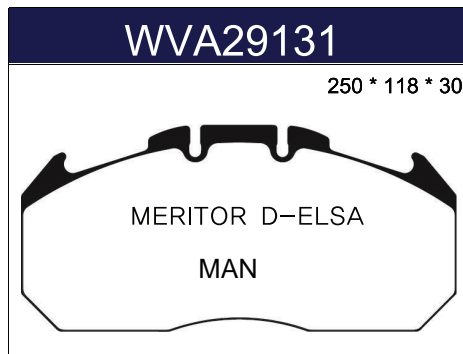

E9-90R-02A1400/3424
WVA29279 E9 인증 

E9-90R-02A1400/0857
WVA29125 E9 인증 

- VEHICLE PARTS
SELF CERTIFICATE

**KOREA
BRAKE** 코리아브레이크
DRAWINGS

**KOREA
BRAKE** 코리아브레이크
CALIPER ASS'Y AND PARTS

VOLVO

VOLVO

VOLVO