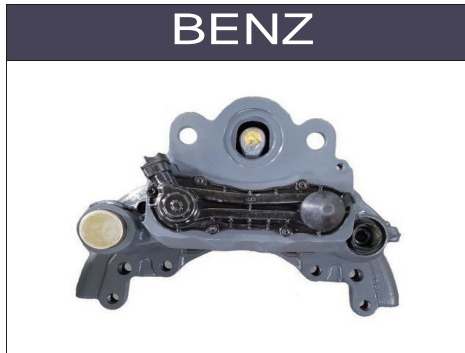

E9-90R-02A1400/3424
WVA29279 E9 인증 

E9-90R-02A1400/0857
WVA29125 E9 인증 

- VEHICLE PARTS
SELF CERTIFICATE

**KOREA
BRAKE** 코리아브레이크
DRAWINGS

**KOREA
BRAKE** 코리아브레이크
CALIPER ASS'Y AND PARTS

VOLVO

VOLVO

VOLVO

MAN

WABCO

WABCO

BPW TSB

KNORR (BENZ IVECO SCANIA TRAGO-HYUNDAI)

NO.	PRODUCTION NAME	PICTURE	NO.	PRODUCTION NAME	PICTURE
KB0008	Calibration Bolt (1set)		KB0076	Repair Pin Kit (1set)	
KB0029	Caliper Tappet& Boot Kit 69mm(1set)-FR		KB0029-1	Caliper Tappet& Boot Kit 74mm(1set)-RR	
KB0037	Shaft Body(1set)-SN6000/7000 -FR		KB0037-1	Shaft Body(1set)-SN6000/7000 -RR	
KB0040	Caliper Adjusting Mechanism(1pcs)		KB0040-1	BOLT (1pcs)	
KB0041	Pinion Shaft(1pcs)		KB0003	Boot & Bush (1set)	
KB0042	Caliper Calibration Shaft Chain(1pcs)		KB0054	Retainer Kit (1set)	
KB0044	Caliper Lever(1pcs)		KB0044-1	Caliper Lever(1pcs)	
KB0049	Caliper Roller Bearing(1set)		KB0048	Caliper Lever Bush (1pcs)	
KB0056	Caliper Metal Cover (1pcs)		KB0052	Pin Cap (1pcs)	
KB0057	Caliper Plastic Cover with Sensor(1pcs)		KB0052-1	Pin Cap (1pcs)	

WABCO MAXX22 (MAN , TATA DAEWOO, BENZ)

NO.	PRODUCTION NAME	PICTURE	NO.	PRODUCTION NAME	PICTURE
KB3140	Caliper Guides & Seals Repair Kit (1set) (1pcs)		KB3133	Caliper Washer & Circlip Repair Kit (1set)	
KB3141	Caliper Adjusting Mechanism Assy' (1set)		KB3139	Caliper Cover Seal Repair Kit (1set)	
KB3132	Caliper Adjusting Mechanism Support (1set)		KB3128	Caliper Push Plate (Right) (1pcs)	
KB3130	Caliper Adjusting Mechanism (1set)		KB3129	Caliper Push Plate (Left) (1pcs)	
KB3137	Caliper Plug Repair Kit (1set)		KB3131	Caliper Lever (With Pin) (1pcs)	
KB3138	Caliper Cover (1set)		KB3134	Caliper Roller Bearings (1set)	
KB3135	Caliper Bearings Repair Kit (1set)		KB3140	Caliper Pad Retainer Repair Kit (1set)	
KB3136	Caliper Seal Repair Kit (1set)		KB3267	Sensor Cover (1pcs)	