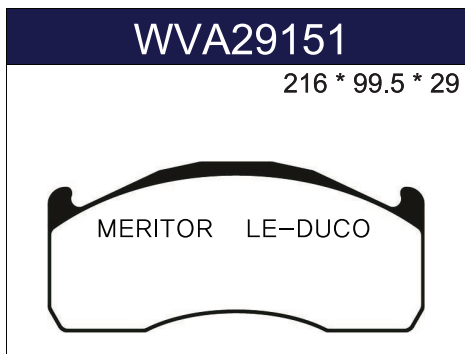

E9-90R-02A1400/3424
WVA29279 E9 인증 

E9-90R-02A1400/0857
WVA29125 E9 인증 

- VEHICLE PARTS
SELF CERTIFICATE

**KOREA
BRAKE** 코리아브레이크
DRAWINGS

**KOREA
BRAKE** 코리아브레이크
CALIPER ASS'Y AND PARTS

VOLVO

VOLVO

VOLVO