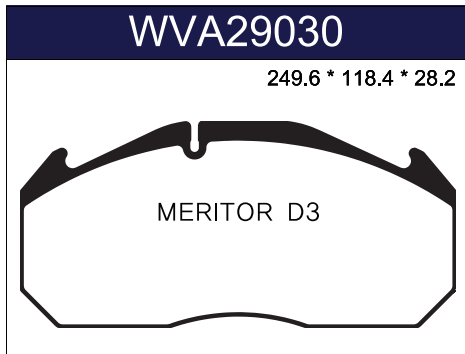

E9-90R-02A1400/3424
WVA29279 E9 인증 

E9-90R-02A1400/0857
WVA29125 E9 인증 

- VEHICLE PARTS
SELF CERTIFICATE

**KOREA
BRAKE** 코리아브레이크
DRAWINGS

**KOREA
BRAKE** 코리아브레이크
CALIPER ASS'Y AND PARTS

VOLVO

VOLVO

VOLVO