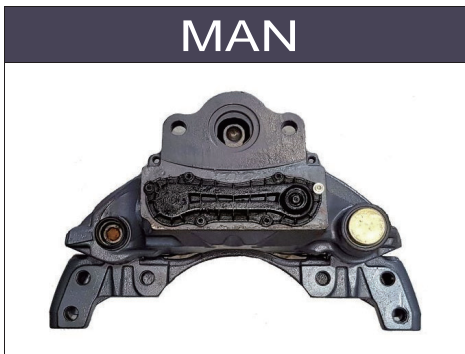

MAN

WABCO

WABCO

BPW TSB

KNORR (BENZ IVECO SCANIA TRAGO-HYUNDAI)

NO.	PRODUCTION NAME	PICTURE	NO.	PRODUCTION NAME	PICTURE
KB0008	Calibration Bolt (1set)		KB0076	Repair Pin Kit (1set)	
KB0029	Caliper Tappet& Boot Kit 69mm(1set)-FR		KB0029-1	Caliper Tappet& Boot Kit 74mm(1set)-RR	
KB0037	Shaft Body(1set)-SN6000/7000 -FR		KB0037-1	Shaft Body(1set)-SN6000/7000 -RR	
KB0040	Caliper Adjusting Mechanism(1pcs)		KB0040-1	BOLT (1pcs)	
KB0041	Pinion Shaft(1pcs)		KB0003	Boot & Bush (1set)	
KB0042	Caliper Calibration Shaft Chain(1pcs)		KB0054	Retainer Kit (1set)	
KB0044	Caliper Lever(1pcs)		KB0044-1	Caliper Lever(1pcs)	
KB0049	Caliper Roller Bearing(1set)		KB0048	Caliper Lever Bush (1pcs)	
KB0056	Caliper Metal Cover (1pcs)		KB0052	Pin Cap (1pcs)	
KB0057	Caliper Plastic Cover with Sensor(1pcs)		KB0052-1	Pin Cap (1pcs)	

WABCO MAXX22 (MAN , TATA DAEWOO, BENZ)

NO.	PRODUCTION NAME	PICTURE	NO.	PRODUCTION NAME	PICTURE
KB3140	Caliper Guides & Seals Repair Kit (1set) (1pcs)		KB3133	Caliper Washer & Circlip Repair Kit (1set)	
KB3141	Caliper Adjusting Mechanism Assy' (1set)		KB3139	Caliper Cover Seal Repair Kit (1set)	
KB3132	Caliper Adjusting Mechanism Support (1set)		KB3128	Caliper Push Plate (Right) (1pcs)	
KB3130	Caliper Adjusting Mechanism (1set)		KB3129	Caliper Push Plate (Left) (1pcs)	
KB3137	Caliper Plug Repair Kit (1set)		KB3131	Caliper Lever (With Pin) (1pcs)	
KB3138	Caliper Cover (1set)		KB3134	Caliper Roller Bearings (1set)	
KB3135	Caliper Bearings Repair Kit (1set)		KB3140	Caliper Pad Retainer Repair Kit (1set)	
KB3136	Caliper Seal Repair Kit (1set)		KB3267	Sensor Cover (1pcs)	