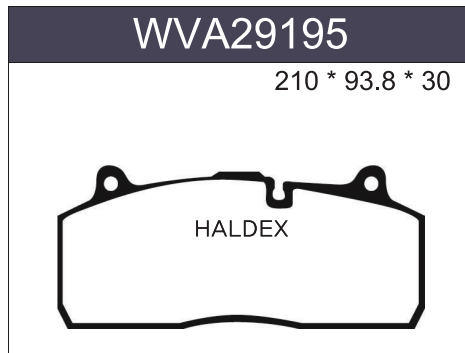

E9-90R-02A1400/3424
WVA29279 E9 인증 

E9-90R-02A1400/0857
WVA29125 E9 인증 

- VEHICLE PARTS
SELF CERTIFICATE

**KOREA
BRAKE** 코리아브레이크
DRAWINGS

**KOREA
BRAKE** 코리아브레이크
CALIPER ASS'Y AND PARTS

VOLVO

VOLVO

VOLVO