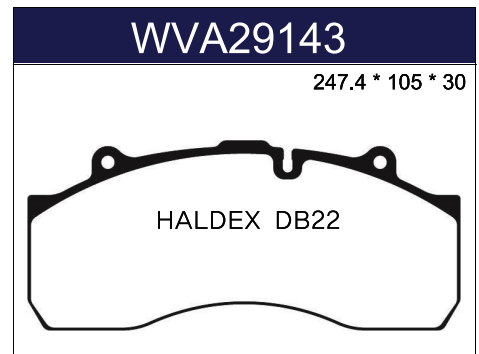

E9-90R-02A1400/3424
WVA29279 E9 인증 

E9-90R-02A1400/0857
WVA29125 E9 인증 

- VEHICLE PARTS
SELF CERTIFICATE

**KOREA
BRAKE** 코리아브레이크
DRAWINGS

**KOREA
BRAKE** 코리아브레이크
CALIPER ASS'Y AND PARTS

VOLVO

VOLVO

VOLVO

VOLVO

VOLVO

VOLVO

VOLVO

VOLVO

MAN

MAN MAXX22

MAN MAXX22

MAN

WABCO

WABCO

BPW TSB

KNORR (BENZ IVECO SCANIA TRAGO-HYUNDAI)

NO.	PRODUCTION NAME	PICTURE	NO.	PRODUCTION NAME	PICTURE
KB0008	Calibration Bolt (1set)		KB0076	Repair Pin Kit (1set)	
KB0029	Caliper Tappet& Boot Kit 69mm(1set)-FR		KB0029-1	Caliper Tappet& Boot Kit 74mm(1set)-RR	
KB0037	Shaft Body(1set)-SN6000/7000 -FR		KB0037-1	Shaft Body(1set)-SN6000/7000 -RR	
KB0040	Caliper Adjusting Mechanism(1pcs)		KB0040-1	BOLT (1pcs)	
KB0041	Pinion Shaft(1pcs)		KB0003	Boot & Bush (1set)	
KB0042	Caliper Calibration Shaft Chain(1pcs)		KB0054	Retainer Kit (1set)	
KB0044	Caliper Lever(1pcs)		KB0044-1	Caliper Lever(1pcs)	
KB0049	Caliper Roller Bearing(1set)		KB0048	Caliper Lever Bush (1pcs)	
KB0056	Caliper Metal Cover (1pcs)		KB0052	Pin Cap (1pcs)	
KB0057	Caliper Plastic Cover with Sensor(1pcs)		KB0052-1	Pin Cap (1pcs)	