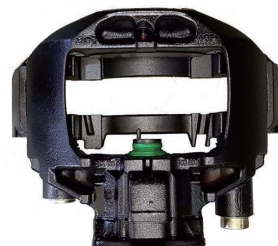

MAN

WABCO

WABCO

BPW TSB

KNORR (BENZ IVECO SCANIA TRAGO-HYUNDAI)

NO.	PRODUCTION NAME	PICTURE	NO.	PRODUCTION NAME	PICTURE
KB0008	Calibration Bolt (1set)		KB0076	Repair Pin Kit (1set)	
KB0029	Caliper Tappet& Boot Kit 69mm(1set)-FR		KB0029-1	Caliper Tappet& Boot Kit 74mm(1set)-RR	
KB0037	Shaft Body(1set)-SN6000/7000 -FR		KB0037-1	Shaft Body(1set)-SN6000/7000 -RR	
KB0040	Caliper Adjusting Mechanism(1pcs)		KB0040-1	BOLT (1pcs)	
KB0041	Pinion Shaft(1pcs)		KB0003	Boot & Bush (1set)	
KB0042	Caliper Calibration Shaft Chain(1pcs)		KB0054	Retainer Kit (1set)	
KB0044	Caliper Lever(1pcs)		KB0044-1	Caliper Lever(1pcs)	
KB0049	Caliper Roller Bearing(1set)		KB0048	Caliper Lever Bush (1pcs)	
KB0056	Caliper Metal Cover (1pcs)		KB0052	Pin Cap (1pcs)	
KB0057	Caliper Plastic Cover with Sensor(1pcs)		KB0052-1	Pin Cap (1pcs)	

WABCO MAXX22 (MAN , TATA DAEWOO, BENZ)

NO.	PRODUCTION NAME	PICTURE	NO.	PRODUCTION NAME	PICTURE
KB3140	Caliper Guides & Seals Repair Kit (1set) (1pcs)		KB3133	Caliper Washer & Circlip Repair Kit (1set)	
KB3141	Caliper Adjusting Mechanism Assy' (1set)		KB3139	Caliper Cover Seal Repair Kit (1set)	
KB3132	Caliper Adjusting Mechanism Support (1set)		KB3128	Caliper Push Plate (Right) (1pcs)	
KB3130	Caliper Adjusting Mechanism (1set)		KB3129	Caliper Push Plate (Left) (1pcs)	
KB3137	Caliper Plug Repair Kit (1set)		KB3131	Caliper Lever (With Pin) (1pcs)	
KB3138	Caliper Cover (1set)		KB3134	Caliper Roller Bearings (1set)	
KB3135	Caliper Bearings Repair Kit (1set)		KB3140	Caliper Pad Retainer Repair Kit (1set)	
KB3136	Caliper Seal Repair Kit (1set)		KB3267	Sensor Cover (1pcs)	