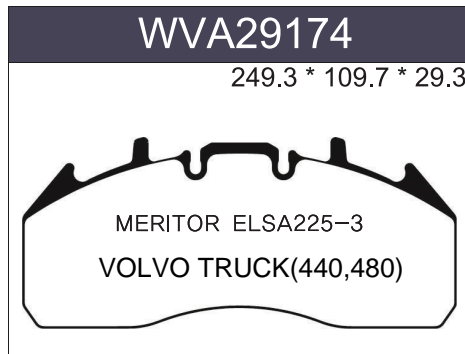

E9-90R-02A1400/3424
WVA29279 E9 인증 

E9-90R-02A1400/0857
WVA29125 E9 인증 

- VEHICLE PARTS
SELF CERTIFICATE

**KOREA
BRAKE** 코리아브레이크
DRAWINGS

**KOREA
BRAKE** 코리아브레이크
CALIPER ASS'Y AND PARTS

VOLVO

VOLVO

VOLVO

MAN

WABCO

WABCO

BPW TSB

KNORR (BENZ IVECO SCANIA TRAGO-HYUNDAI)

NO.	PRODUCTION NAME	PICTURE	NO.	PRODUCTION NAME	PICTURE
KB0008	Calibration Bolt (1set)		KB0076	Repair Pin Kit (1set)	
KB0029	Caliper Tappet& Boot Kit 69mm(1set)-FR		KB0029-1	Caliper Tappet& Boot Kit 74mm(1set)-RR	
KB0037	Shaft Body(1set)-SN6000/7000 -FR		KB0037-1	Shaft Body(1set)-SN6000/7000 -RR	
KB0040	Caliper Adjusting Mechanism(1pcs)		KB0040-1	BOLT (1pcs)	
KB0041	Pinion Shaft(1pcs)		KB0003	Boot & Bush (1set)	
KB0042	Caliper Calibration Shaft Chain(1pcs)		KB0054	Retainer Kit (1set)	
KB0044	Caliper Lever(1pcs)		KB0044-1	Caliper Lever(1pcs)	
KB0049	Caliper Roller Bearing(1set)		KB0048	Caliper Lever Bush (1pcs)	
KB0056	Caliper Metal Cover (1pcs)		KB0052	Pin Cap (1pcs)	
KB0057	Caliper Plastic Cover with Sensor(1pcs)		KB0052-1	Pin Cap (1pcs)	