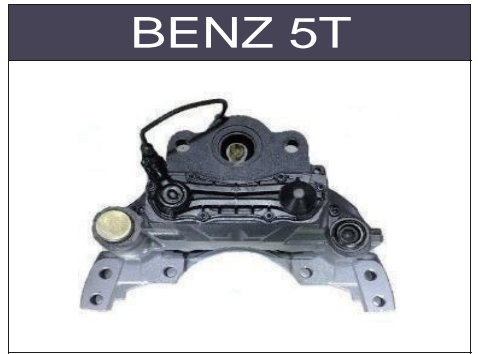

VOLVO

VOLVO

VOLVO

VOLVO

VOLVO

MAN

MAN MAXX22

MAN MAXX22

MAN

WABCO

WABCO

BPW TSB

KNORR (BENZ IVECO SCANIA TRAGO-HYUNDAI)

NO.	PRODUCTION NAME	PICTURE	NO.	PRODUCTION NAME	PICTURE
KB0008	Calibration Bolt (1set)		KB0076	Repair Pin Kit (1set)	
KB0029	Caliper Tappet& Boot Kit 69mm(1set)-FR		KB0029-1	Caliper Tappet& Boot Kit 74mm(1set)-RR	
KB0037	Shaft Body(1set)-SN6000/7000 -FR		KB0037-1	Shaft Body(1set)-SN6000/7000 -RR	
KB0040	Caliper Adjusting Mechanism(1pcs)		KB0040-1	BOLT (1pcs)	
KB0041	Pinion Shaft(1pcs)		KB0003	Boot & Bush (1set)	
KB0042	Caliper Calibration Shaft Chain(1pcs)		KB0054	Retainer Kit (1set)	
KB0044	Caliper Lever(1pcs)		KB0044-1	Caliper Lever(1pcs)	
KB0049	Caliper Roller Bearing(1set)		KB0048	Caliper Lever Bush (1pcs)	
KB0056	Caliper Metal Cover (1pcs)		KB0052	Pin Cap (1pcs)	
KB0057	Caliper Plastic Cover with Sensor(1pcs)		KB0052-1	Pin Cap (1pcs)	

WABCO MAXX22 (MAN , TATA DAEWOO, BENZ)

NO.	PRODUCTION NAME	PICTURE	NO.	PRODUCTION NAME	PICTURE
KB3140	Caliper Guides & Seals Repair Kit (1set) (1pcs)		KB3133	Caliper Washer & Circlip Repair Kit (1set)	
KB3141	Caliper Adjusting Mechanism Assy' (1set)		KB3139	Caliper Cover Seal Repair Kit (1set)	
KB3132	Caliper Adjusting Mechanism Support (1set)		KB3128	Caliper Push Plate (Right) (1pcs)	
KB3130	Caliper Adjusting Mechanism (1set)		KB3129	Caliper Push Plate (Left) (1pcs)	
KB3137	Caliper Plug Repair Kit (1set)		KB3131	Caliper Lever (With Pin) (1pcs)	
KB3138	Caliper Cover (1set)		KB3134	Caliper Roller Bearings (1set)	
KB3135	Caliper Bearings Repair Kit (1set)		KB3140	Caliper Pad Retainer Repair Kit (1set)	
KB3136	Caliper Seal Repair Kit (1set)		KB3267	Sensor Cover (1pcs)	