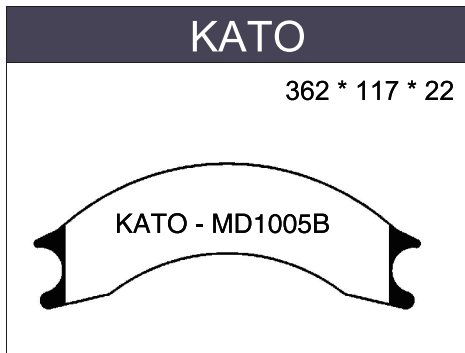

E9-90R-02A1400/3424
WVA29279 E9 인증 

E9-90R-02A1400/0857
WVA29125 E9 인증 

- VEHICLE PARTS
SELF CERTIFICATE

**KOREA
BRAKE** 코리아브레이크
DRAWINGS

**KOREA
BRAKE** 코리아브레이크
CALIPER ASS'Y AND PARTS

VOLVO

VOLVO

VOLVO