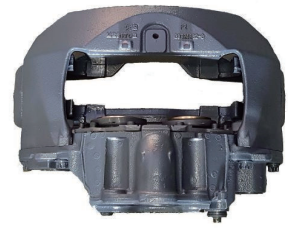

E9-90R-02A1400/3424
WVA29279 E9 인증 

E9-90R-02A1400/0857
WVA29125 E9 인증 

- VEHICLE PARTS
SELF CERTIFICATE

**KOREA
BRAKE** 코리아브레이크
DRAWINGS

**KOREA
BRAKE** 코리아브레이크
CALIPER ASS'Y AND PARTS

VOLVO

VOLVO

VOLVO

MAN

WABCO

WABCO

BPW TSB

KNORR (BENZ IVECO SCANIA TRAGO-HYUNDAI)

NO.	PRODUCTION NAME	PICTURE	NO.	PRODUCTION NAME	PICTURE
KB0008	Calibration Bolt (1set)		KB0076	Repair Pin Kit (1set)	
KB0029	Caliper Tappet& Boot Kit 69mm(1set)-FR		KB0029-1	Caliper Tappet& Boot Kit 74mm(1set)-RR	
KB0037	Shaft Body(1set)-SN6000/7000 -FR		KB0037-1	Shaft Body(1set)-SN6000/7000 -RR	
KB0040	Caliper Adjusting Mechanism(1pcs)		KB0040-1	BOLT (1pcs)	
KB0041	Pinion Shaft(1pcs)		KB0003	Boot & Bush (1set)	
KB0042	Caliper Calibration Shaft Chain(1pcs)		KB0054	Retainer Kit (1set)	
KB0044	Caliper Lever(1pcs)		KB0044-1	Caliper Lever(1pcs)	
KB0049	Caliper Roller Bearing(1set)		KB0048	Caliper Lever Bush (1pcs)	
KB0056	Caliper Metal Cover (1pcs)		KB0052	Pin Cap (1pcs)	
KB0057	Caliper Plastic Cover with Sensor(1pcs)		KB0052-1	Pin Cap (1pcs)	