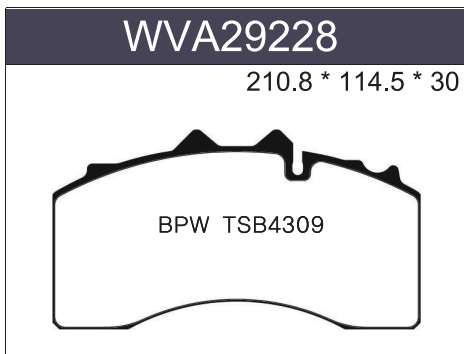

E9-90R-02A1400/3424
WVA29279 E9 인증 

E9-90R-02A1400/0857
WVA29125 E9 인증 

- VEHICLE PARTS
SELF CERTIFICATE

**KOREA
BRAKE** 코리아브레이크
DRAWINGS

**KOREA
BRAKE** 코리아브레이크
CALIPER ASS'Y AND PARTS

VOLVO

VOLVO

VOLVO