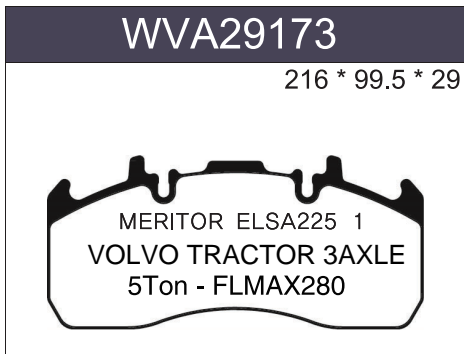

E9-90R-02A1400/3424
WVA29279 E9 인증 

E9-90R-02A1400/0857
WVA29125 E9 인증 

- VEHICLE PARTS
SELF CERTIFICATE

**KOREA
BRAKE** 코리아브레이크
DRAWINGS

**KOREA
BRAKE** 코리아브레이크
CALIPER ASS'Y AND PARTS

VOLVO

VOLVO

VOLVO