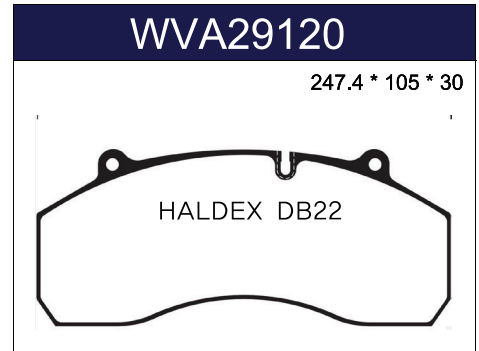

E9-90R-02A1400/3424
WVA29279 E9 인증 

E9-90R-02A1400/0857
WVA29125 E9 인증 

- VEHICLE PARTS
SELF CERTIFICATE

**KOREA
BRAKE** 코리아브레이크
DRAWINGS

**KOREA
BRAKE** 코리아브레이크
CALIPER ASS'Y AND PARTS

VOLVO

VOLVO

VOLVO

VOLVO

VOLVO

VOLVO

VOLVO

VOLVO

MAN

MAN MAXX22

MAN MAXX22

MAN

WABCO

WABCO

BPW TSB

KNORR (BENZ IVECO SCANIA TRAGO-HYUNDAI)

NO.	PRODUCTION NAME	PICTURE	NO.	PRODUCTION NAME	PICTURE
KB0008	Calibration Bolt (1set)		KB0076	Repair Pin Kit (1set)	
KB0029	Caliper Tappet& Boot Kit 69mm(1set)-FR		KB0029-1	Caliper Tappet& Boot Kit 74mm(1set)-RR	
KB0037	Shaft Body(1set)-SN6000/7000 -FR		KB0037-1	Shaft Body(1set)-SN6000/7000 -RR	
KB0040	Caliper Adjusting Mechanism(1pcs)		KB0040-1	BOLT (1pcs)	
KB0041	Pinion Shaft(1pcs)		KB0003	Boot & Bush (1set)	
KB0042	Caliper Calibration Shaft Chain(1pcs)		KB0054	Retainer Kit (1set)	
KB0044	Caliper Lever(1pcs)		KB0044-1	Caliper Lever(1pcs)	
KB0049	Caliper Roller Bearing(1set)		KB0048	Caliper Lever Bush (1pcs)	
KB0056	Caliper Metal Cover (1pcs)		KB0052	Pin Cap (1pcs)	
KB0057	Caliper Plastic Cover with Sensor(1pcs)		KB0052-1	Pin Cap (1pcs)	