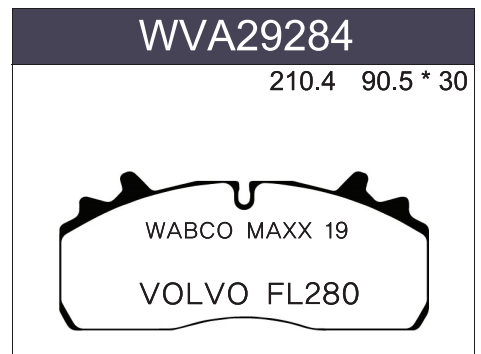

E9-90R-02A1400/3424
WVA29279 E9 인증 

E9-90R-02A1400/0857
WVA29125 E9 인증 

- VEHICLE PARTS
SELF CERTIFICATE

**KOREA
BRAKE** 코리아브레이크
DRAWINGS

**KOREA
BRAKE** 코리아브레이크
CALIPER ASS'Y AND PARTS

VOLVO

VOLVO

VOLVO