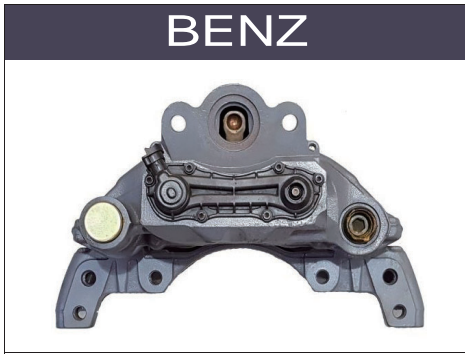

MAN

WABCO

WABCO

BPW TSB

KNORR (BENZ IVECO SCANIA TRAGO-HYUNDAI)

NO.	PRODUCTION NAME	PICTURE	NO.	PRODUCTION NAME	PICTURE
KB0008	Calibration Bolt (1set)		KB0076	Repair Pin Kit (1set)	
KB0029	Caliper Tappet& Boot Kit 69mm(1set)-FR		KB0029-1	Caliper Tappet& Boot Kit 74mm(1set)-RR	
KB0037	Shaft Body(1set)-SN6000/7000 -FR		KB0037-1	Shaft Body(1set)-SN6000/7000 -RR	
KB0040	Caliper Adjusting Mechanism(1pcs)		KB0040-1	BOLT (1pcs)	
KB0041	Pinion Shaft(1pcs)		KB0003	Boot & Bush (1set)	
KB0042	Caliper Calibration Shaft Chain(1pcs)		KB0054	Retainer Kit (1set)	
KB0044	Caliper Lever(1pcs)		KB0044-1	Caliper Lever(1pcs)	
KB0049	Caliper Roller Bearing(1set)		KB0048	Caliper Lever Bush (1pcs)	
KB0056	Caliper Metal Cover (1pcs)		KB0052	Pin Cap (1pcs)	
KB0057	Caliper Plastic Cover with Sensor(1pcs)		KB0052-1	Pin Cap (1pcs)	

WABCO MAXX22 (MAN , TATA DAEWOO, BENZ)

NO.	PRODUCTION NAME	PICTURE	NO.	PRODUCTION NAME	PICTURE
KB3140	Caliper Guides & Seals Repair Kit (1set) (1pcs)		KB3133	Caliper Washer & Circlip Repair Kit (1set)	
KB3141	Caliper Adjusting Mechanism Assy' (1set)		KB3139	Caliper Cover Seal Repair Kit (1set)	
KB3132	Caliper Adjusting Mechanism Support (1set)		KB3128	Caliper Push Plate (Right) (1pcs)	
KB3130	Caliper Adjusting Mechanism (1set)		KB3129	Caliper Push Plate (Left) (1pcs)	
KB3137	Caliper Plug Repair Kit (1set)		KB3131	Caliper Lever (With Pin) (1pcs)	
KB3138	Caliper Cover (1set)		KB3134	Caliper Roller Bearings (1set)	
KB3135	Caliper Bearings Repair Kit (1set)		KB3140	Caliper Pad Retainer Repair Kit (1set)	
KB3136	Caliper Seal Repair Kit (1set)		KB3267	Sensor Cover (1pcs)	