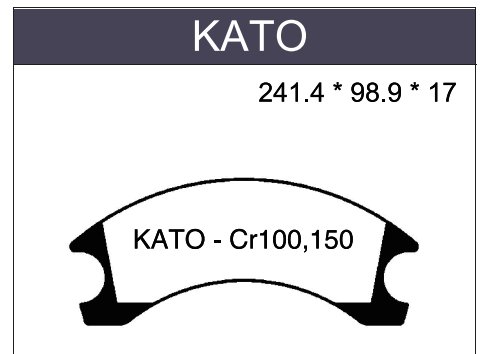

E9-90R-02A1400/3424
WVA29279 E9 인증 

E9-90R-02A1400/0857
WVA29125 E9 인증 

- VEHICLE PARTS
SELF CERTIFICATE

**KOREA
BRAKE** 코리아브레이크
DRAWINGS

**KOREA
BRAKE** 코리아브레이크
CALIPER ASS'Y AND PARTS

VOLVO

VOLVO

VOLVO